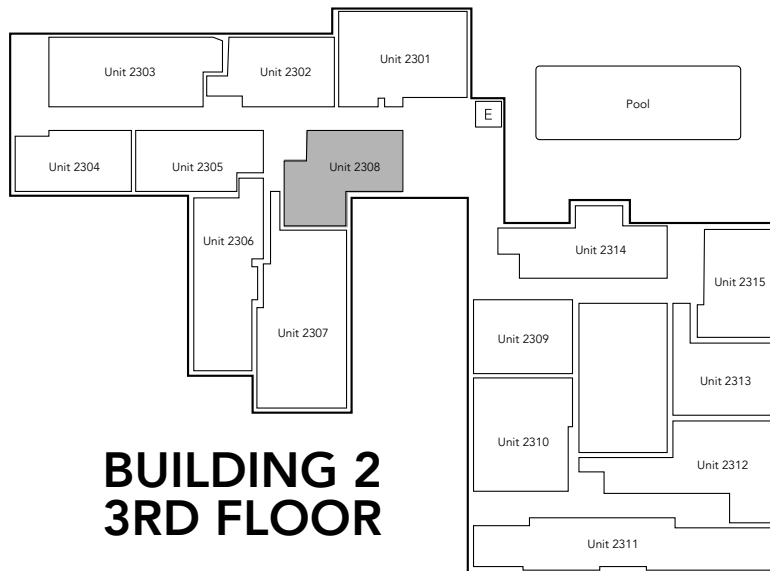

SAINT BENEDICT'S
KING WILLIAM

FOR AVAILABILITY
210.212.6900
stblofts.com

Unit 2308 | 853 Approx. Sq. Ft. | 1 Bed | 1 Bath

Floor plan measurements are approximate and finish out as shown is based on preliminary architectural plans. Availability and pricing subject to change or withdrawal without notice.