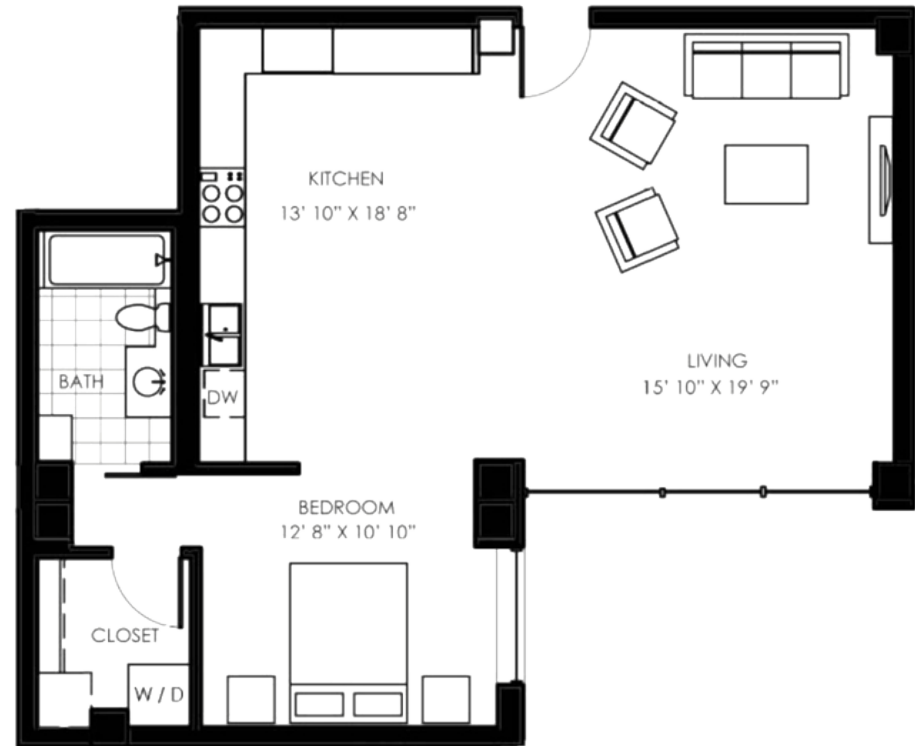

SAINT BENEDICT'S
KING WILLIAM

FOR AVAILABILITY
210.212.6900
stblofts.com

Unit 2308 | 853 Approx. Sq. Ft. | 1 Bed | 1 Bath

Floor plan measurements are approximate and finish out as shown is based on preliminary architectural plans. Availability and pricing subject to change or withdrawal without notice.