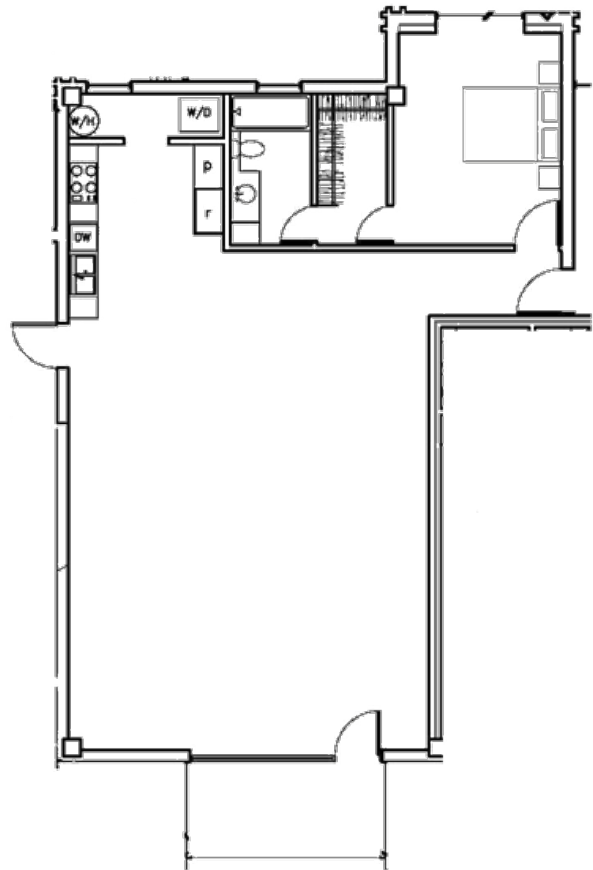

SAINT BENEDICT'S  
KING WILLIAM

FOR AVAILABILITY  
210.212.6900  
stblofts.com

Unit 3101 | 1,232 Approx. Sq. Ft. | 1 Bed | 1 Bath | 1 Parking

(Townhomes)  
**BUILDING 3  
1ST FLOOR**

Floor plan measurements are approximate and finish out as shown is based on preliminary architectural plans. Availability and pricing subject to change or withdrawal without notice.