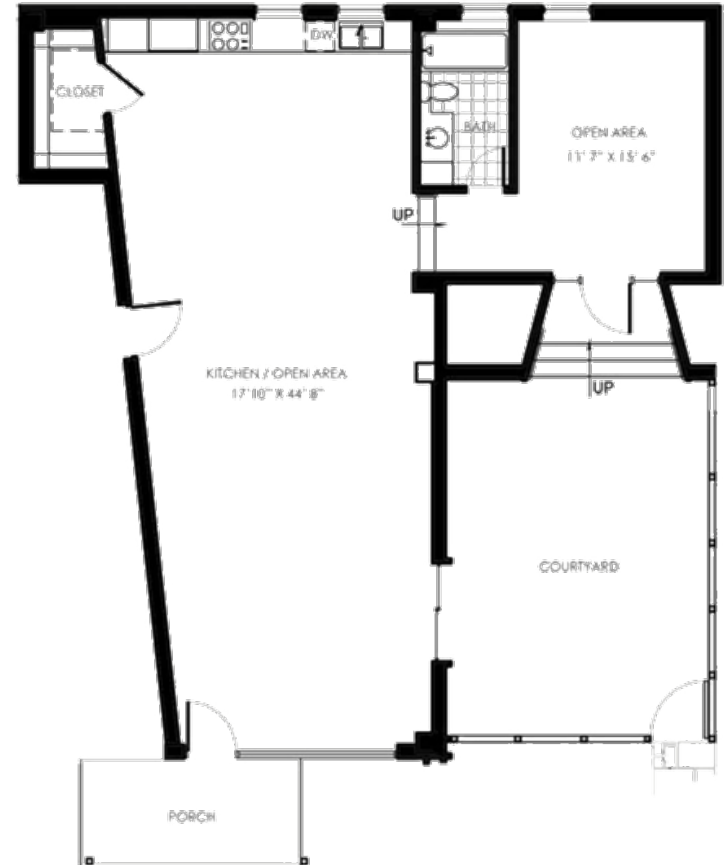

SAINT BENEDICT'S
KING WILLIAM

FOR AVAILABILITY
210.212.6900
stblofts.com

Unit 3104 | 1,117 Approx. Sq. Ft. | 1 Bed | 1 Bath

(Townhomes)
**BUILDING 3
1ST FLOOR**

Floor plan measurements are approximate and finish out as shown is based on preliminary architectural plans. Availability and pricing subject to change or withdrawal without notice.